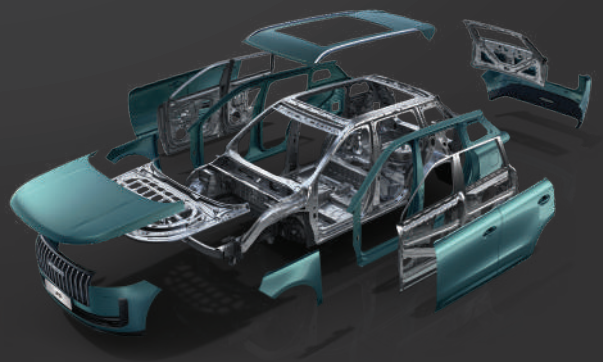

Front Skid Plate

18-inch Lightweight Alloy Wheels

SIGNATURE FINISHES

CLASS-LEADING TORSIONAL RIGIDITY

Class-leading 23,500 Nm/deg architecture, engineered for a quieter cabin, safer journeys, and a more composed drive.